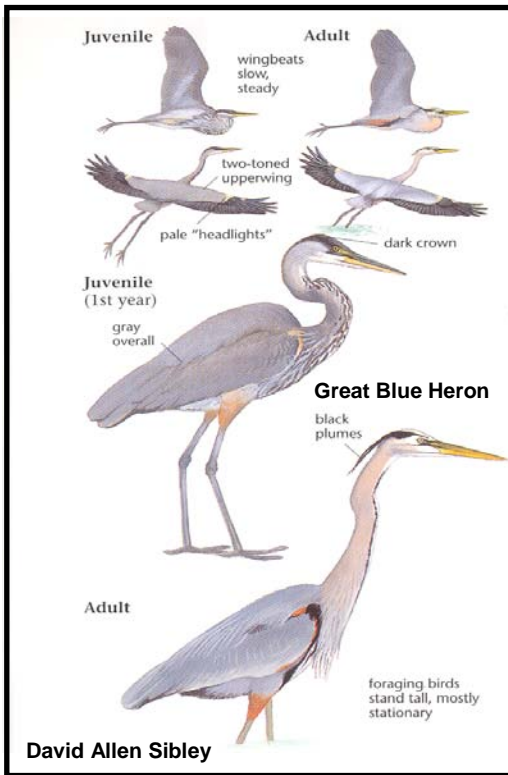

male female
Northern Cardinals
by Larry McQueen

Blue Jay by Larry McQueen

female
male

male
Brown-headed Cowbirds
by Larry McQueen

female

female
male

House Sparrows
by Larry McQueen

Chipping Sparrow
by Larry McQueen

male Eastern Bluebird
by James Coe

male

Red-winged Blackbirds
by Larry McQueen

male House Finch
by Larry McQueen

male
Common Grackle by Larry McQueen

American Crow by James Coe

Northern Mockingbird
by James Coe

Brown Thrasher

Mourning Dove by Larry McQueen

European Starling
(winter plumage)
by Larry McQueen

Mississippi's State Bird

¹ Compiled from online bird guide on Great Backyard Bird Count web site (www.birdsource.org/gbbc), A 2 Z 4 Birders Online Guide(sm):North American Birds and The Sibley Guide to Birds by David Allen Sibley by Grand Bay National Estuarine Research Reserve and Mississippi State University Coastal Research and Extension Center. **FOR EDUCATIONAL PURPOSES ONLY**