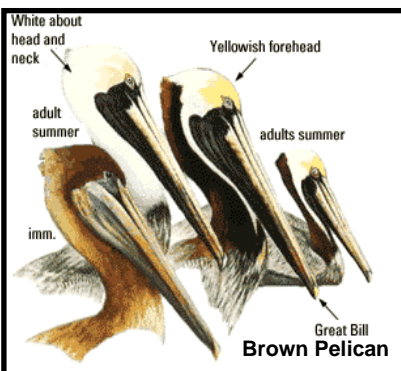

Copyright © 1990 by Roger Tory Peterson