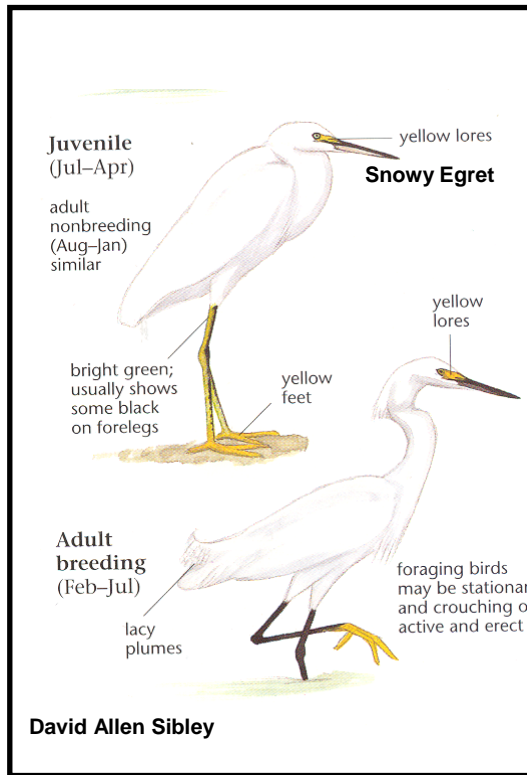

male female
Northern Cardinals
by Larry McQueen

Blue Jay by Larry McQueen

female
male

male
Brown-headed Cowbirds
by Larry McQueen

female

female
male

House Sparrows
by Larry McQueen

Chipping Sparrow
by Larry McQueen

male Eastern Bluebird
by James Coe

male

Red-winged Blackbirds
by Larry McQueen

male House Finch
by Larry McQueen

male
Common Grackle by Larry McQueen

American Crow by James Coe

Northern Mockingbird
by James Coe

Brown Thrasher

Mourning Dove by Larry McQueen

European Starling
(winter plumage)
by Larry McQueen

Mississippi's State Bird

¹ Compiled from online bird guide on Great Backyard Bird Count web site (www.birdsource.org/gbbc), A 2 Z 4 Birders Online Guide(sm):North American Birds and The Sibley Guide to Birds by David Allen Sibley by Grand Bay National Estuarine Research Reserve and Mississippi State University Coastal Research and Extension Center. **FOR EDUCATIONAL PURPOSES ONLY**