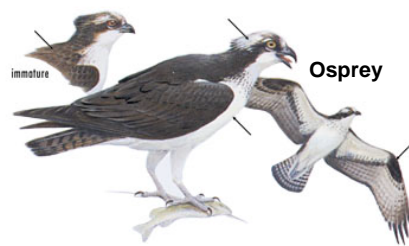

Copyright © 1990 by Roger Tory Peterson