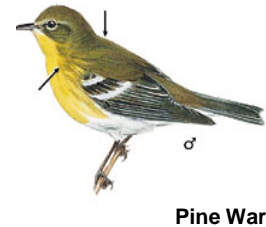

male Eastern Bluebird
by James Coe

male

Red-winged Blackbirds
by Larry McQueen

male House Finch
by Larry McQueen

male
Common Grackle by Larry McQueen

American Crow by James Coe

Northern Mockingbird
by James Coe

Brown Thrasher

Mourning Dove by Larry McQueen

European Starling
(winter plumage)
by Larry McQueen

Mississippi's State Bird

¹ Compiled from online bird guide on Great Backyard Bird Count web site (www.birdsource.org/gbbc), A 2 Z 4 Birders Online Guide(sm):North American Birds and The Sibley Guide to Birds by David Allen Sibley by Grand Bay National Estuarine Research Reserve and Mississippi State University Coastal Research and Extension Center. **FOR EDUCATIONAL PURPOSES ONLY**